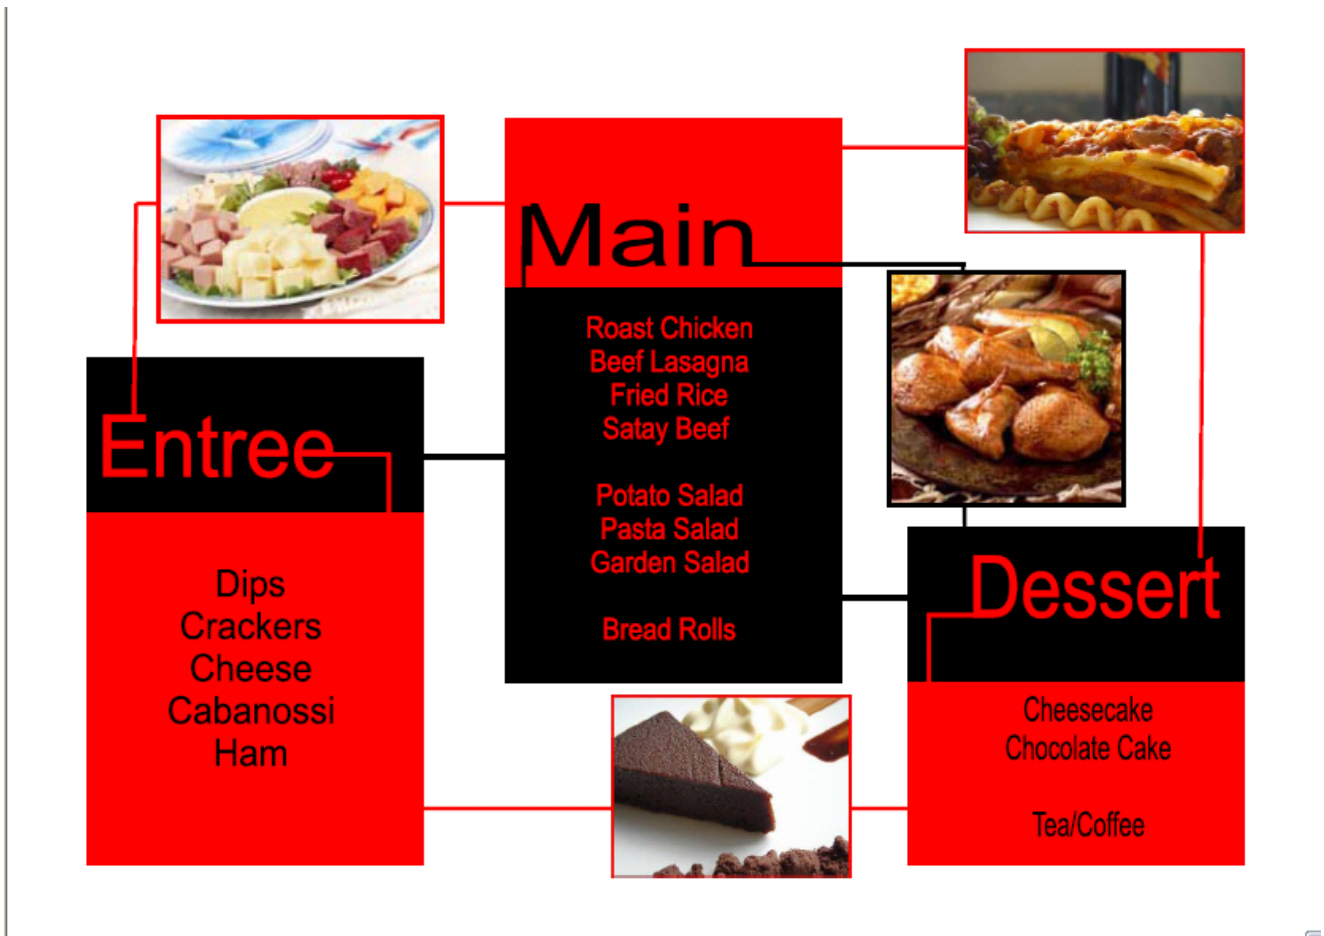

SYDNEY HARBOUR Dinner Cruise

Saturday 10th November 2007

Delicious Buffet & 5 Piece Party Band

4 Hours of cruising the Harbour

Tickets \$65 p/p

www.partytime.net.au

dino@partytime.net.au | ivan@partytime.net.au | mary@partytime.net.au

Mary: 0401-151 215 (the master of organizing)

For any occasion you can enjoy any of our Sydney Cruises and don't for New Years Eve party cruise. Every so often we will be promoting or Party Cruises with different entertainment.